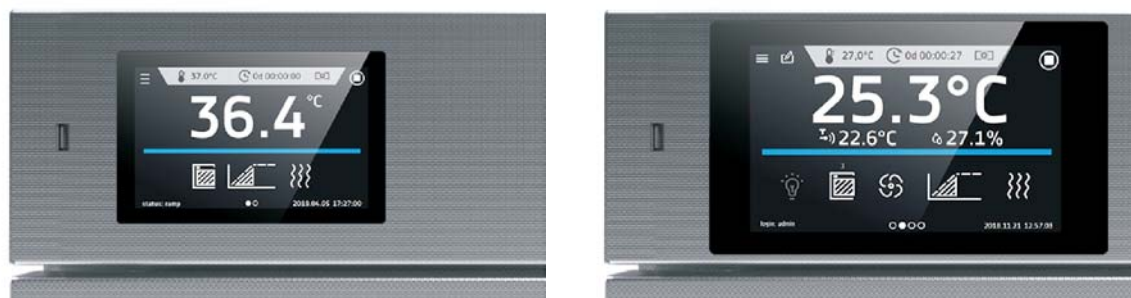

Smart vs. Smart PRO comparison

| Controller | Smart | Smart PRO |
|------------------------|--|--|
| Display | 4.3" + touch screen | 7" + touch screen |
| Network | LAN | LAN and Wi-Fi |
| USB | YES saving registration data saving events | YES saving registration data saving events uploading programs |
| Keypad | Numeric | Alphanumeric |
| Languages | PL, EN, RU, CZ, IT, PT, UA, FR, ES | PL, EN, RU, CZ, IT, PT, UA, FR, ES |
| Main Screen | Dashboard (all relevant data visible from one main window) | Dashboard (all relevant data visible from one main window) |
| Users | - | 5 |
| Users account types | - | User / Admin / Super Admin |
| Programs | 5 | 40 |
| Program name | Free number assigned | Any |
| Priority | Parameters | Parameters, time |
| Segments | 6 | 100 |
| Light control | Only ON/OFF (FOT) | YES (FIT) |
| Schedule | - | 10 schedules |
| Data registry | max. 10,000 measurement data stored for a maximum of 6 months | max. 10,000 measurement data stored for a maximum of 12 months |
| Events registry | YES | YES |
| Statistics | YES - only the current cycle | YES - from every segment and program cycle |
| Temp. protection class | 1.0 or 2.0 (3.1, 3.2, 3.3 - option) | 3.1 or 3.2 or 3.3 |
| Quick Note | - | Ability to enter user text notes |
| Graph | - | YES |
| Mail notifications | - | Alarm notifications |
| Unit name | Fixed (serial number) | Editable |
| Alarm Bar | YES | YES |
| Quick Change | YES | YES |
| Software for PC | LabDesk (option) | LabDesk |