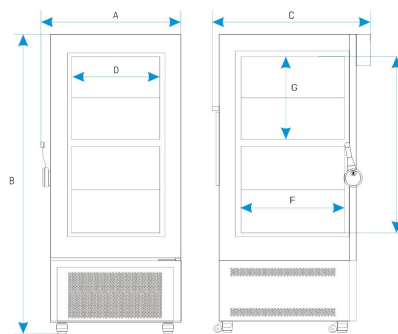

CHAMBER

door type	solid
interior	
P Smart PRO	acid-proof stainless steel to DIN 1.4301
housing	
P Smart PRO	powder coated sheet

overall dims [mm] /1/

width A	880
height B	1620
depth C	960

internal dims [mm]

width D	620
height E	1000
depth F	580
height G	480

shelves (standard max)	2/2
max shelf workload [kg] /2/	10
number of internal chambers	2
max unit workload [kg]	65
weight [kg]	220

ELECTRICAL PARAMETERS