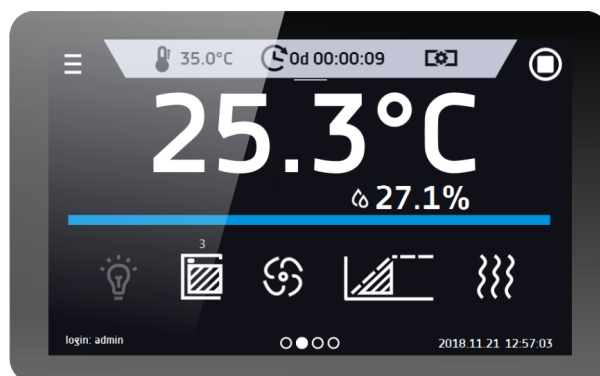

Advantages of the SMART PRO controller:

- large (7"), clear, full colour touch screen
- LAN, USB ports and WiFi for communication and data transfer
- multi-segment time and temperature programs
- overview of data in tabular and graphic form
- visual and sound alarm
- Admin function for management
- password protected log-in
- internal memory for programs and data storage
- event registry with user notifications
- LabDesk software and user manual for direct download

Smart PRO - preview screen

TECHNICAL DATA

air convection	natural
chamber capacity [l]	345
number of boxes 133x133x50mm (option) [pcs]	256
controller	microprocessor PID
display	7" full colour touch screen
insulation type	vacuum - VIP panels