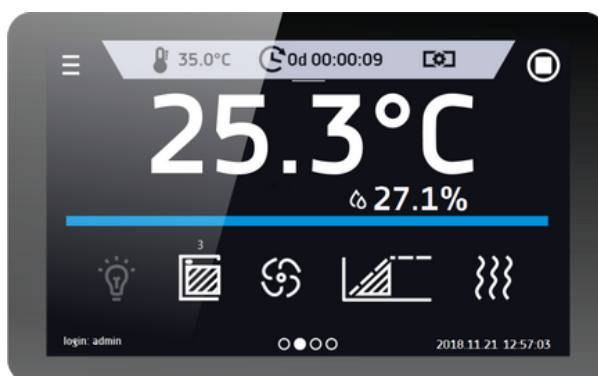

Data sheet

Climatic Chamber with Phytotron System KK 750 FIT P Smart PRO

The photo above is for reference only, may show additional options not included in standard equipment. The real appearance, particularly color and structure of the material may differ from the ones presented in the photo.

Advantages of the SMART PRO controller:

- large (7"), clear, full colour touch screen
- LAN, USB ports and WiFi for communication and data transfer
- multi-segment time and temperature programs
- overview of data in tabular and graphic form
- visual and sound alarm
- Admin function for management
- password protected log-in
- internal memory for programs and data storage
- event registry with user notifications
- LabDesk software and user manual for direct download

Smart PRO - preview screen

TECHNICAL DATA

air convection	forced
chamber capacity [l]	749
working capacity [l]	698
controller	microprocessor PID
display	7" full colour touch screen

TEMPERATURE AND HUMIDITY