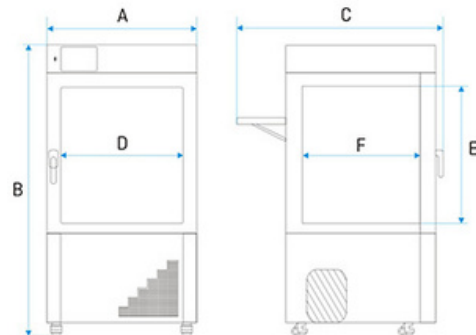

Smart PRO - preview screen

TECHNICAL DATA

air convection	forced
chamber capacity [l]	749
working capacity [l]	698
controller	microprocessor PID
display	7" full colour touch screen

TEMPERATURE AND HUMIDITY

temperature range [°C]	0...+60 (with light on +10...+50)
temperature resolution every ... [°C]	0,1
temperature variation at 25°C and 60%rH [±°C]*	2,0
relative humidity range [%]	30...90 (see chart for details)
humidity resolution every ... [%]	1,0
humidity variation at 25°C and 60% rH [%rH]	5,0
over temperature protection	class 3.3 to DIN 12880

overall dims [mm] /1/

A width	1260
B height	2000
depth C	1140
internal dims [mm]	
width D	1040
height E	1200
depth F	600

shelves (standard max)	5 16
- reinforced shelf version (PW) [kg] /3/	100
max unit workload [kg]	140
weight [kg]	275