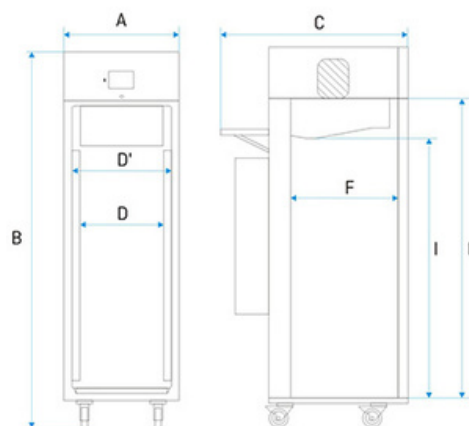

CHAMBER

door	double (external solid, internal glass) / external glass (option)
interior	
Smart PRO	acid-proof stainless steel to DIN 1.4301
IG Smart PRO	acid-proof stainless steel to DIN 1.4301
housing	
Smart PRO	powder coated sheet
IG Smart PRO	stainless steel linen finish

overall dims [mm] /1/

A width	640
B height	1990
depth C	1010

internal dims [mm]

width D	480
width D'	510
height E	1510
depth F	600
height I	1360

shelves (standard max)	3 11
max shelf workload [kg] /2/	20
- reinforced shelf version (PW) [kg] /3/	100
max unit workload [kg]	100
weight [kg]	130